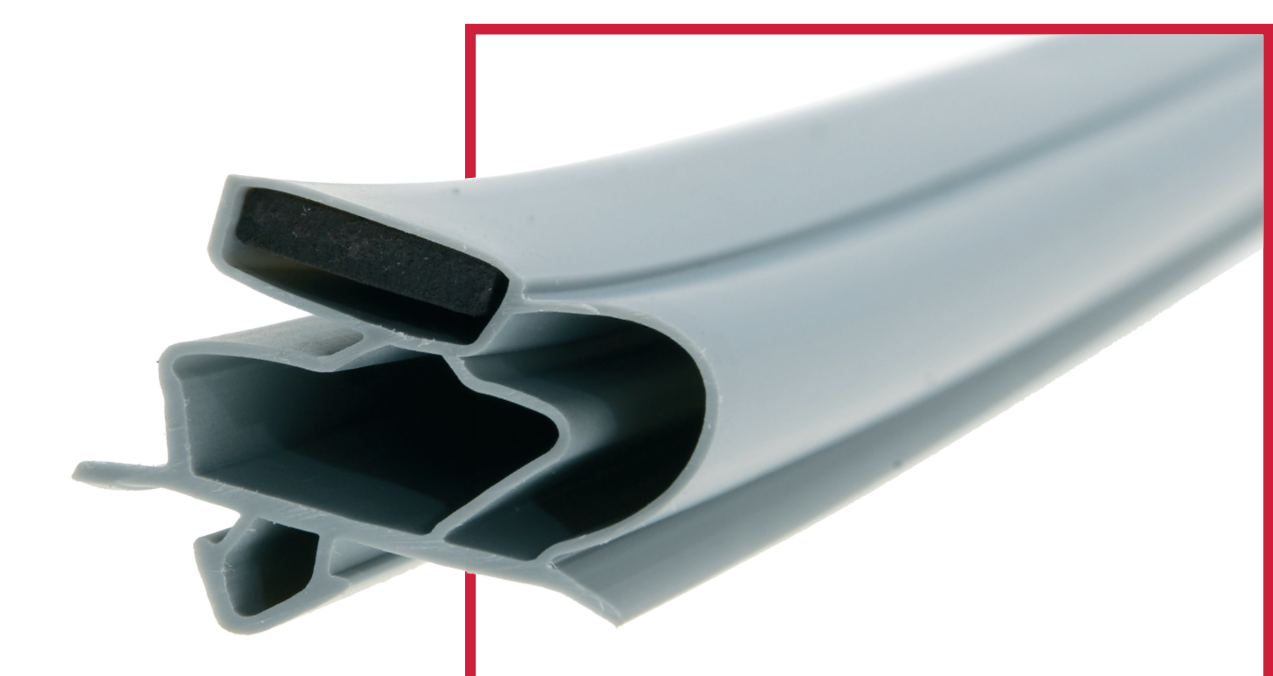

Gaskets for Commercial Refrigeration

Snap-in gasket profiles

 REPA IT PROFILE CODE - 1001 REPA DE PROFILE CODE - 9048 Tailor-made Magnetic bar	 REPA IT PROFILE CODE - 3001 REPA DE PROFILE CODE - 8048 Tailor-made Magnetic bar	 REPA DE PROFILE CODE - 9799 Tailor-made Magnetic bar	 REPA IT PROFILE CODE - 1002 REPA DE PROFILE CODE - 9783 Tailor-made Magnetic bar	 REPA IT PROFILE CODE - 1003 REPA DE PROFILE CODE - 9333 Tailor-made Magnetic bar	Standard measures available		 REPA IT PROFILE CODE - 1005 REPA DE PROFILE CODE - 9773 Tailor-made Magnetic bar	 REPA IT PROFILE CODE - 1006 REPA DE PROFILE CODE - 9703 Tailor-made Magnetic bar	 REPA IT PROFILE CODE - 1007 REPA DE PROFILE CODE - 9030 Tailor-made Magnetic bar	 REPA IT PROFILE CODE - 1008 REPA DE PROFILE CODE - 9795 Tailor-made Magnetic bar	 REPA IT PROFILE CODE - 1009 REPA DE PROFILE CODE - 9012 Tailor-made Magnetic bar	 REPA IT PROFILE CODE - 1010 REPA DE PROFILE CODE - 9237 Tailor-made Magnetic bar	 REPA IT PROFILE CODE - 1011 REPA DE PROFILE CODE - 9050 Tailor-made Magnetic bar	 REPA IT PROFILE CODE - 1012 REPA DE PROFILE CODE - 9333 Tailor-made Magnetic bar

Match, find, replace

Middle-edge gasket profiles

 REPA IT PROFILE CODE - 2001 REPA DE PROFILE CODE - 9063 Tailor-made Magnetic bar	 REPA IT PROFILE CODE - 2002 REPA DE PROFILE CODE - 9106 Tailor-made Magnetic bar	 REPA IT PROFILE CODE - 2003 REPA DE PROFILE CODE - 9207 Tailor-made Magnetic bar	 REPA IT PROFILE CODE - 2004 REPA DE PROFILE CODE - 9031 Tailor-made Magnetic bar	 REPA IT PROFILE CODE - 2005 REPA DE PROFILE CODE - 9954 Tailor-made Magnetic bar	 REPA IT PROFILE CODE - 2007 REPA DE PROFILE CODE - 9513 Tailor-made Magnetic bar	 REPA IT PROFILE CODE - 2008 REPA DE PROFILE CODE - 9458 Tailor-made Magnetic bar	 REPA IT PROFILE CODE - 2009 REPA DE PROFILE CODE - 9200 Tailor-made Magnetic bar	 REPA IT PROFILE CODE - 2010 REPA DE PROFILE CODE - 9102 Tailor-made Magnetic bar	 REPA IT PROFILE CODE - 2011 REPA DE PROFILE CODE - 9158 Tailor-made Magnetic bar	 REPA IT PROFILE CODE - 2012 REPA DE PROFILE CODE - 9110 Tailor-made Magnetic bar	 REPA IT PROFILE CODE - 2013 REPA DE PROFILE CODE - 9158 Tailor-made Magnetic bar	 REPA IT PROFILE CODE - 2014 REPA DE PROFILE CODE - 9953 Tailor-made Magnetic bar	 REPA IT PROFILE CODE - 2015 REPA DE PROFILE CODE - 9449 Tailor-made Magnetic bar

REPA Italia

REPA Deutschland

Take a look

repagroup.com