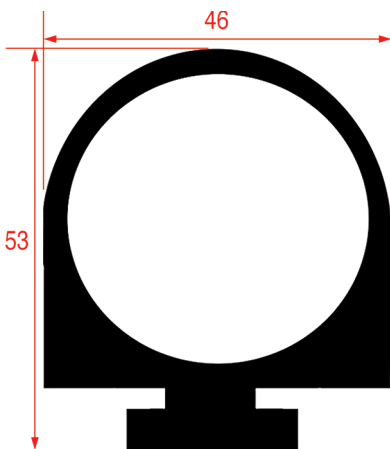

### COLD ROOMS GASKET - 9937

REPA Code	Length	Colour
3286144	by metre	black

**COLD ROOMS GASKET - 9983**

REPA Code	Length	Colour
3186715	by metre	black

**COLD ROOMS GASKET - 9993**

REPA Code	Length	Colour
3186859	by metre	black