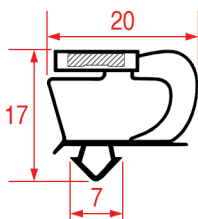

SNAP-IN GASKET - 1083

Standard measures available