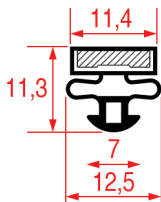

SNAP-IN GASKET - 1091

Tailor-made Magnetic bar

REPA Code	Length	Colour
5125364	2300 mm	grey