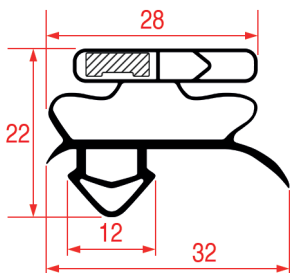

SNAP-IN GASKET - 1069

Tailor-made		Magnetic bar
REPA Code	Length	Colour
3286215	2440 mm	black