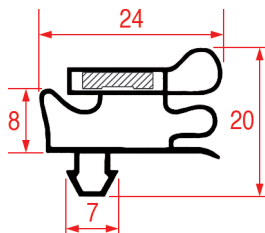

Magnetic bar

REPA Code	Length	Colour
-----------	--------	--------

5173742	2550 mm	grey
---------	---------	------

**SNAP-IN GASKET - 1083**

Standard measures available

**SNAP-IN GASKET - 1084**

Standard measures available