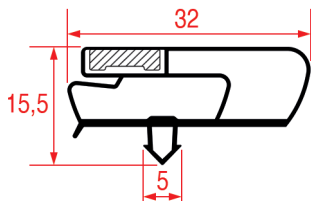

SNAP-IN GASKET - 1031

Tailor-made

Magnetic bar

REPA Code	Length	Colour
3286134	2000 mm	grey