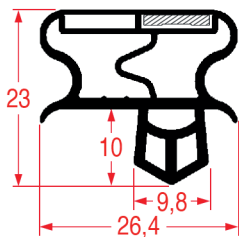

SNAP-IN GASKET - 9145

Tailor-made