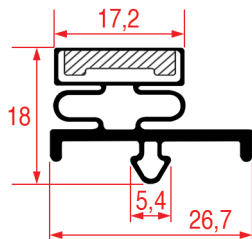

SNAP-IN GASKET - 1039

Tailor-made Magnetic bar

REPA Code	Length	Colour
3286118	2500 mm	grey