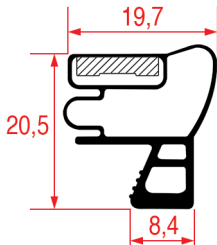

SNAP-IN GASKET - 1021

Tailor-made | Magnetic bar

REPA Code	Length	Colour
3286130	2500 mm	grey