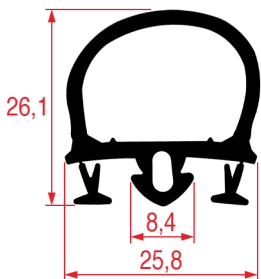

COLD ROOMS GASKET - 9991

REPA Code	Length	Colour
3286531	6 m	black
3286532	20 m	black