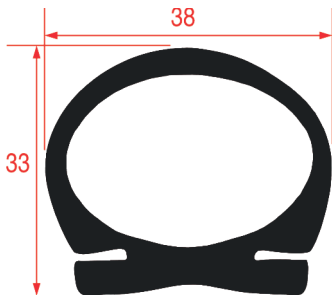

COLD ROOMS GASKET - 9983

REPA Code	Length	Colour
3186715	by metre	black