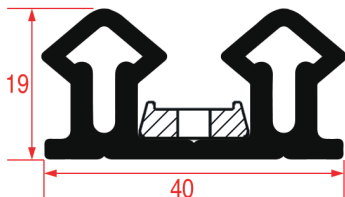

COLD ROOMS GASKET - 67

REPA Code	Length	Colour
3986004	2,5 m	black

Reinforcer included

PROFILE ANGLE - 67

REPA Code
3286157