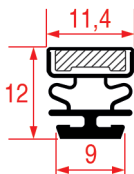

SNAP-IN GASKET - 1037

Tailor-made		Magnetic bar
REPA Code	Length	Colour
3286121	2000 mm	grey