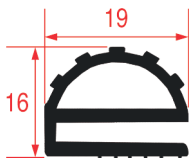

Tailor-made

Magnetic bar

REPA Code	Length	Colour
5125365	2300 mm	grey

**MIDDLE-EDGE GASKET - 2026**

Tailor-made

Magnetic bar

REPA Code	Length	Colour
5125427	2500 mm	grey