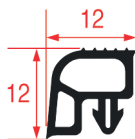

COLD ROOMS GASKET - 9779

REPA Code	Length	Colour
3286501	6 m	white
3286502	20 m	white

COLD ROOMS GASKET - 9957

REPA Code	Length	Colour
3286539	6 m	black
3286540	12 m	black