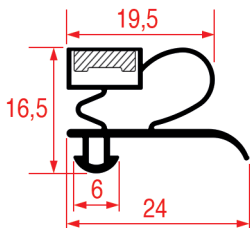

SNAP-IN GASKET - 1003

Tailor-made | Magnetic bar

REPA Code	Length	Colour
3186876	2000 mm	grey