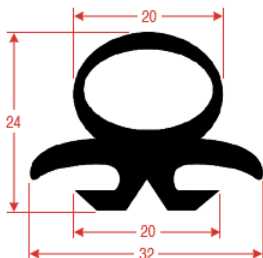

COLD ROOMS GASKET - 9988

REPA Code	Length	Colour
902209	by metre	black