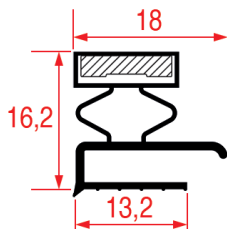

MIDDLE-EDGE GASKET - 2004

Tailor-made		Magnetic bar
REPA Code	Length	Colour
3186875	2000 mm	grey