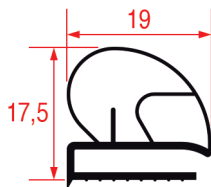

MIDDLE-EDGE GASKET - 2012

Tailor-made		Bar
REPA Code	Length	Colour
3286196	2300 mm	grey

MIDDLE-EDGE GASKET - 2013

Tailor-made		Bar
REPA Code	Length	Colour
3286197	2300 mm	grey