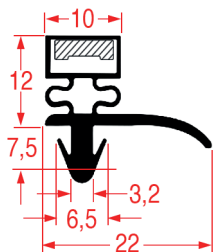

SNAP-IN GASKET - 9040

Tailor-made