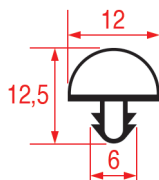

SNAP-IN GASKET - 1064

Tailor-made		Bar
REPA Code	Length	Colour
3286190	2300 mm	grey

SNAP-IN GASKET - 1065

Tailor-made		Bar
REPA Code	Length	Colour
3286191	2300 mm	grey