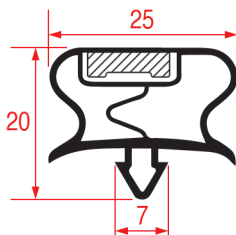

SNAP-IN GASKET - 1058

Tailor-made Magnetic bar

REPA Code	Length	Colour
3286187	2600 mm	black