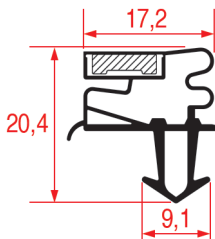

SNAP-IN GASKET - 1067

Tailor-made

Magnetic bar

REPA Code	Length	Colour
3286193	2000 mm	grey

SNAP-IN GASKET - 1068

Tailor-made

Magnetic bar

REPA Code	Length	Colour
3286188	2550 mm	grey