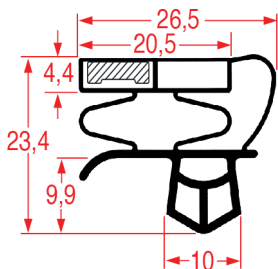

SNAP-IN GASKET - 9147

Tailor-made