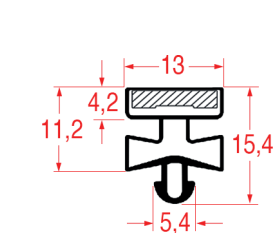

Magnetic bar

REPA Code	Length	Colour
7144994	2500 mm	-
7137678	25000 mm	-

**SNAP-IN GASKET - 9321**

Tailor-made

Magnetic bar

REPA Code	Length	Colour
5186349	2440 mm	-