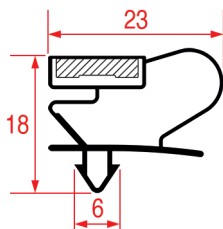

SNAP-IN GASKET - 1025

Tailor-made

Magnetic bar

REPA Code	Length	Colour
3286132	2000 mm	grey