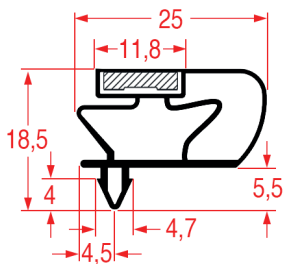

SNAP-IN GASKET - 9799

Tailor-made