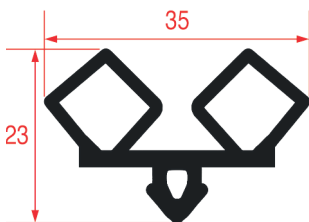

COLD ROOMS GASKET - 9936

REPA Code	Length	Colour
3286094	6 m	black
3286095	20 m	black

COLD ROOMS GASKET - 9992

REPA Code	Length	Colour
3286537	6 m	black
3286538	12 m	black