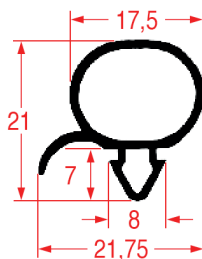

Tailor-made

Magnetic bar

REPA Code	Length	Colour
3286134	2000 mm	grey

**SNAP-IN GASKET - 1032**

<b>Tailor-made</b>		Bar
REPA Code	Length	Colour
3286120	2500 mm	grey

**SNAP-IN GASKET - 9196**

<b>Tailor-made</b>		Magnetic bar
REPA Code	Length	Colour
5145456	2500 mm	-