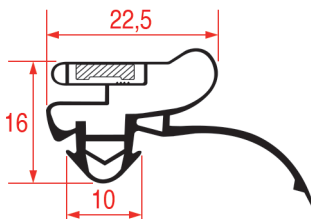

SNAP-IN GASKET - 1063

Standard measures available