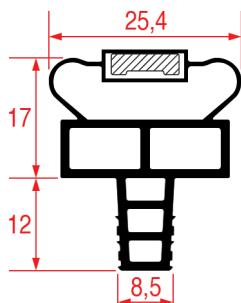

**SNAP-IN GASKET - 1076**

<b>Tailor-made</b>		Magnetic bar
REPA Code	Length	Colour
5090489	2500 mm	white

**SNAP-IN GASKET - 1078**

Standard measures available

**SNAP-IN GASKET - 1079**

Tailor-made

**SNAP-IN GASKET - 1080**