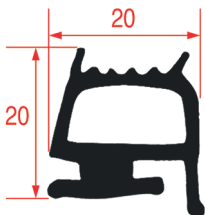

COLD ROOMS GASKET - 9973

REPA Code	Length	Colour
3286517	10 m	white
3286518	20 m	white

COLD ROOMS GASKET - 9211

REPA Code	Length	Colour
3286533	6 m	grey
3286534	18 m	grey