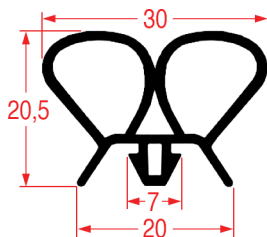

SNAP-IN GASKET - 9385

Tailor-made

SNAP-IN GASKET - 9938

Tailor-made

Magnetic bar

REPA Code	Length	Colour
7128502	2500 mm	-
7138862	25000 mm	-