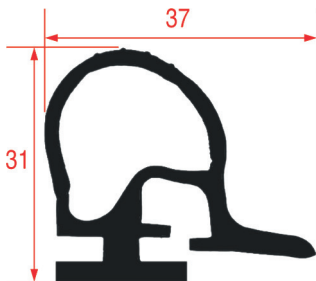

COLD ROOMS GASKET - 9982

REPA Code	Length	Colour
3286541	6 m	black
3286542	20 m	black