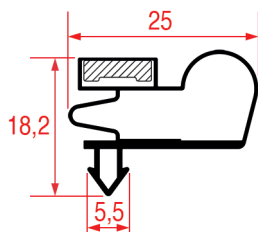

### SNAP-IN GASKET - 1006

**Tailor-made** | Magnetic bar

REPA Code	Length	Colour
3286124	2000 mm	grey

**SNAP-IN GASKET - 1007**

**Tailor-made** | Magnetic bar

REPA Code	Length	Colour
3186767	2000 mm	black

**SNAP-IN GASKET - 1008**