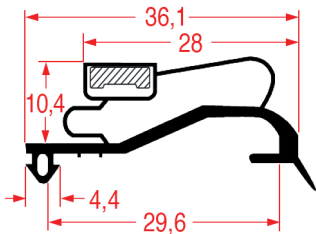

SNAP-IN GASKET - 1066

Tailor-made

Magnetic bar

REPA Code	Length	Colour
3286192	2000 mm	grey

SNAP-IN GASKET - 9725

Tailor-made