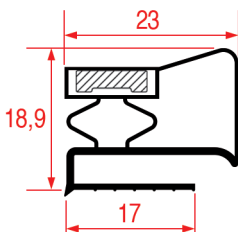

MIDDLE-EDGE GASKET - 2014

Tailor-made		Magnetic bar
REPA Code	Length	Colour
3286198	2000 mm	grey