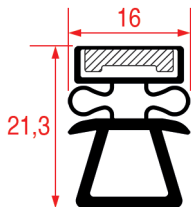

For blast chillers

SNAP-IN GASKET - 8162

Tailor-made | Magnetic bar

REPA Code	Length	Colour
5172858	2500 mm	black