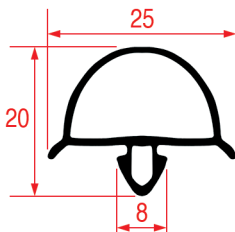

**Tailor-made** | Magnetic bar

REPA Code	Length	Colour
3286217	2500 mm	black

**SNAP-IN GASKET - 1045**

**Tailor-made** | Magnetic bar

REPA Code	Length	Colour
3286159	2600 mm	black

**SNAP-IN GASKET - 1047**