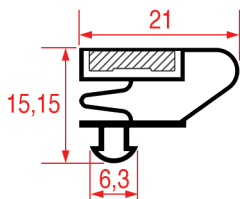

SNAP-IN GASKET - 1006

Tailor-made | Magnetic bar

REPA Code	Length	Colour
3286124	2000 mm	grey