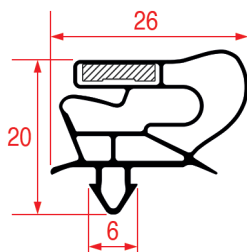

**SNAP-IN GASKET - 1085**

Standard measures available

**SNAP-IN GASKET - 1086**

Standard measures available

**SNAP-IN GASKET - 9651**

Tailor-made

Magnetic bar

REPA Code	Length	Colour
7146446	2500 mm	-

**SNAP-IN GASKET - 1087**

Standard measures available

**SNAP-IN GASKET - 1088**

Tailor-made

Magnetic bar

REPA Code	Length	Colour
5125362	2300 mm	white