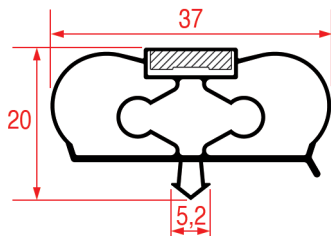

SNAP-IN GASKET - 1017

Tailor-made		Magnetic bar
REPA Code	Length	Colour
3286096	2500 mm	grey