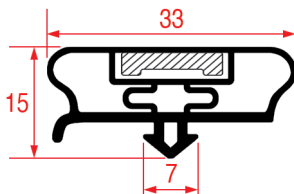

Tailor-made

Magnetic bar

REPA Code	Length	Colour
3286134	2000 mm	grey

**SNAP-IN GASKET - 1032**

<b>Tailor-made</b>		Bar
REPA Code	Length	Colour
3286120	2500 mm	grey

**SNAP-IN GASKET - 9196**

<b>Tailor-made</b>		Magnetic bar
REPA Code	Length	Colour
5145456	2500 mm	-