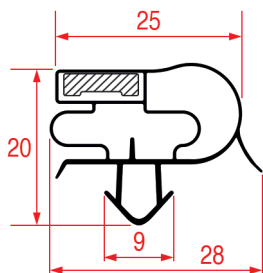

**SNAP-IN GASKET - 1074**

<b>Tailor-made</b>		Magnetic bar
REPA Code	Length	Colour
3286212	2500 mm	grey

**SNAP-IN GASKET - 1075**

<b>Tailor-made</b>		Magnetic bar
REPA Code	Length	Colour
3286213	2500 mm	black

**SNAP-IN GASKET - 1076**

<b>Tailor-made</b>		Magnetic bar
REPA Code	Length	Colour
5090489	2500 mm	white

**SNAP-IN GASKET - 1078**

Standard measures available

**SNAP-IN GASKET - 1079**

Tailor-made

**SNAP-IN GASKET - 1080**