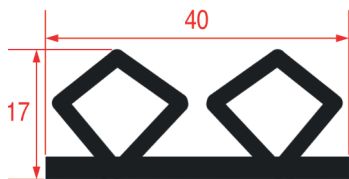

COLD ROOMS GASKET - 9904

REPA Code	Length	Colour
3186892	3 m	white