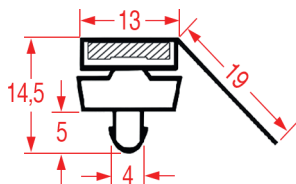

SNAP-IN GASKET - 9385

Tailor-made

SNAP-IN GASKET - 9938

Tailor-made

Magnetic bar

REPA Code	Length	Colour
7128502	2500 mm	-
7138862	25000 mm	-