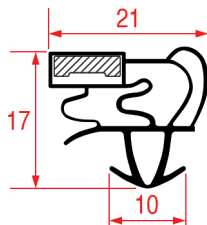

SNAP-IN GASKET - 1094

Standard measures available