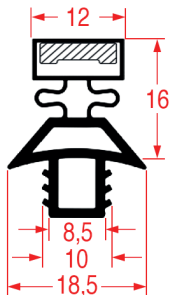

SNAP-IN GASKET - 9320

Tailor-made