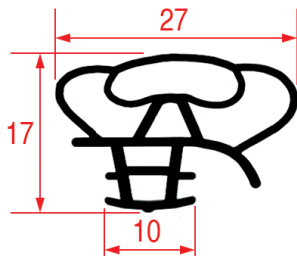

SNAP-IN GASKET - 1004

Standard measures available