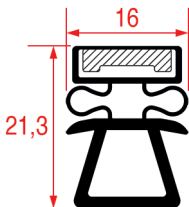

SNAP-IN GASKET - 1020

Tailor-made | Magnetic bar

REPA Code	Length	Colour
3186779	2500 mm	grey