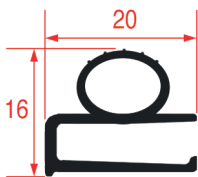

COLD ROOMS GASKET - 9210

REPA Code	Length	Colour
3286535	6 m	grey
3286536	16 m	grey