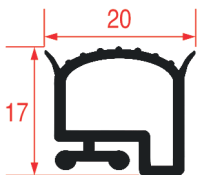

COLD ROOMS GASKET - 9974

REPA Code	Length	Colour
3286503	6 m	white
3286504	25 m	white

COLD ROOMS GASKET - 9780

REPA Code	Length	Colour
3286525	6 m	grey
3286211	24 m	grey