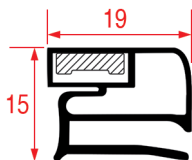

MIDDLE-EDGE GASKET - 2008

Tailor-made		Magnetic bar
REPA Code	Length	Colour
3286153	2000 mm	grey