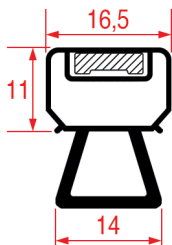

SNAP-IN GASKET - 1090

Tailor-made Magnetic bar

REPA Code	Length	Colour
5125246	2500 mm	grey