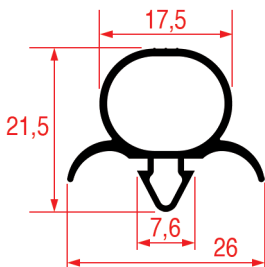

SNAP-IN GASKET - 1032

Tailor-made		Bar
REPA Code	Length	Colour
3286120	2500 mm	grey