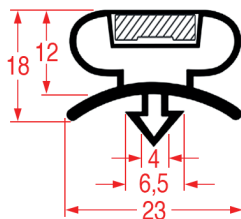

SNAP-IN GASKET - 9199

Tailor-made		Magnetic bar
REPA Code	Length	Colour
902358	2550 mm	-