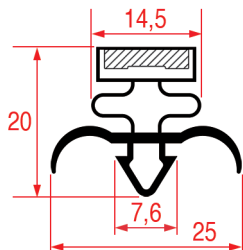

SNAP-IN GASKET - 1023

Tailor-made		Magnetic bar
REPA Code	Length	Colour
3186870	2000 mm	grey
3286160	2000 mm	black