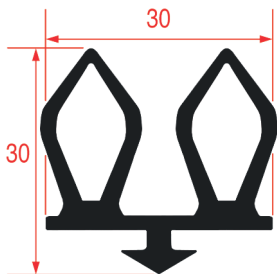

COLD ROOMS GASKET - 40X8

REPA Code	Length	Colour
3286543	6 m	black
3286544	12 m	black

COLD ROOMS GASKET - 9937

REPA Code	Length	Colour
3286144	by metre	black