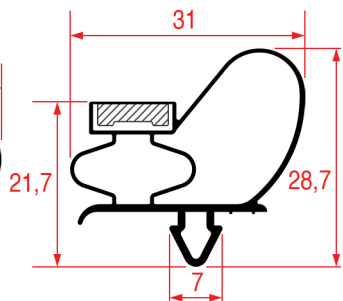

### SNAP-IN GASKET - 3016

Tailor-made Magnetic bar

REPA Code	Length	Colour
5125906	2500 mm	black

**SNAP-IN GASKET - 1017**

<b>Tailor-made</b>		Magnetic bar
REPA Code	Length	Colour
3286096	2500 mm	grey

**SNAP-IN GASKET - 1018**