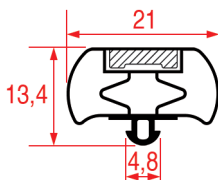

SNAP-IN GASKET - 1034

Tailor-made		Magnetic bar
REPA Code	Length	Colour
3286135	2000 mm	grey