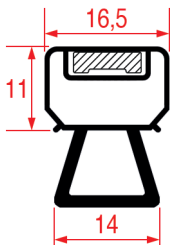

For blast chillers

SNAP-IN GASKET - 8166

Tailor-made | Magnetic bar

REPA Code	Length	Colour
5172859	2500 mm	black