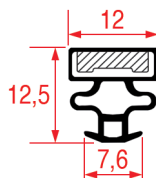

SNAP-IN GASKET - 1024

Tailor-made		Magnetic bar
REPA Code	Length	Colour
3186824	2200 mm	grey