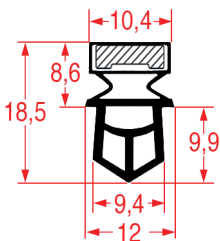

SNAP-IN GASKET - 9325

Tailor-made