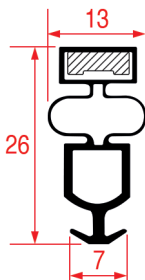

SNAP-IN GASKET - 1045

Tailor-made | Magnetic bar

REPA Code	Length	Colour
3286159	2600 mm	black