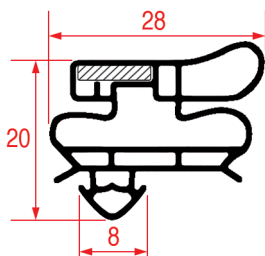

SNAP-IN GASKET - 1052

Tailor-made | Magnetic bar

REPA Code	Length	Colour
3286216	2300 mm	grey

SNAP-IN GASKET - 1053

Standard measures available