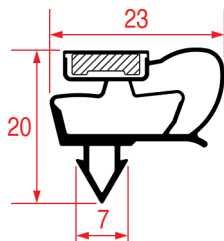

### SNAP-IN GASKET - 1068

Tailor-made

Magnetic bar

REPA Code	Length	Colour
3286188	2550 mm	grey

**SNAP-IN GASKET - 1069**

Tailor-made		Magnetic bar
REPA Code	Length	Colour
3286215	2440 mm	black

**SNAP-IN GASKET - 1070**