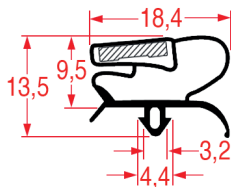

SNAP-IN GASKET - 9056

Tailor-made