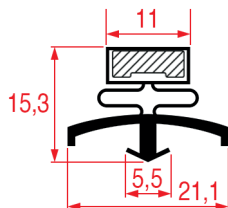

SNAP-IN GASKET - 1079

Tailor-made