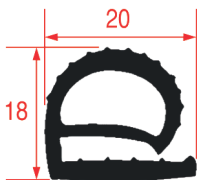

COLD ROOMS GASKET - 9903

REPA Code	Length	Colour
3286513	8 m	white
3286514	25 m	white

COLD ROOMS GASKET - 9160

REPA Code	Length	Colour
3286515	6 m	white
3286516	25 m	white