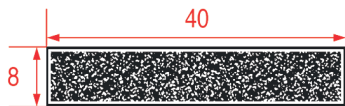

COLD ROOMS GASKET - 40X8

REPA Code	Length	Colour
3286543	6 m	black
3286544	12 m	black

COLD ROOMS GASKET - 9937

REPA Code	Length	Colour
3286144	by metre	black