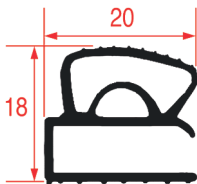

COLD ROOMS GASKET - 9973

REPA Code	Length	Colour
3286517	10 m	white
3286518	20 m	white

COLD ROOMS GASKET - 9211

REPA Code	Length	Colour
3286533	6 m	grey
3286534	18 m	grey