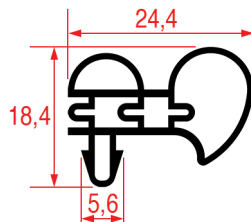

SNAP-IN GASKET - 1027

Tailor-made

Bar

REPA Code	Length	Colour
3186880	2000 mm	grey