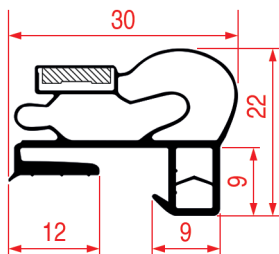

MIDDLE-EDGE GASKET - 2018

Standard measures available