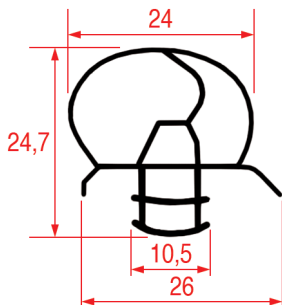

SNAP-IN GASKET - 1086

Standard measures available