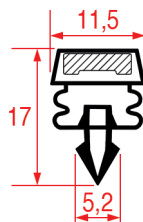

SNAP-IN GASKET - 1081

Magnetic bar

REPA Code	Length	Colour
5125368	1200 mm	white