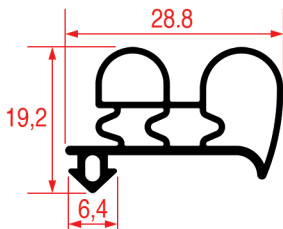

SNAP-IN GASKET - 1028

Tailor-made	Bar	
REPA Code	Length	Colour
3186711	2200 mm	grey