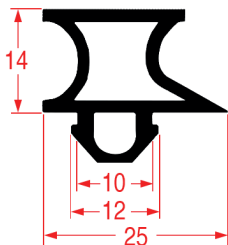

SNAP-IN GASKET - 9172

Tailor-made		Magnetic bar
REPA Code	Length	Colour
5194671	2200 mm	-

SNAP-IN GASKET - 9173

Tailor-made