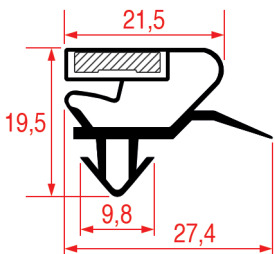

Tailor-made		Magnetic bar
REPA Code	Length	Colour
5125245	2500 mm	grey

**SNAP-IN GASKET - 1071**

Standard measures available

**SNAP-IN GASKET - 1072**

Standard measures available

**SNAP-IN GASKET - 1073**

<b>Tailor-made</b>		Magnetic bar
REPA Code	Length	Colour
3286210	2500 mm	black