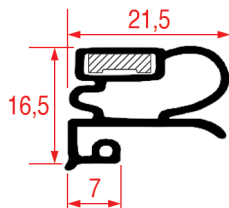

MIDDLE-EDGE GASKET - 2026

Tailor-made

Magnetic bar

REPA Code	Length	Colour
5125427	2500 mm	grey