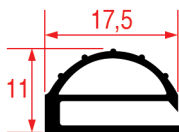

MIDDLE-EDGE GASKET - 2010

Tailor-made		Bar
REPA Code	Length	Colour
3286194	2300 mm	grey

MIDDLE-EDGE GASKET - 2011

Tailor-made		Bar
REPA Code	Length	Colour
3286195	2300 mm	grey