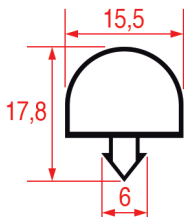

SNAP-IN GASKET - 1064

Tailor-made		Bar
REPA Code	Length	Colour
3286190	2300 mm	grey

SNAP-IN GASKET - 1065

Tailor-made		Bar
REPA Code	Length	Colour
3286191	2300 mm	grey