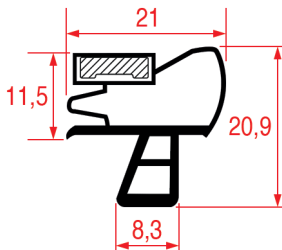

SNAP-IN GASKET - 1076

Tailor-made		Magnetic bar
REPA Code	Length	Colour
5090489	2500 mm	white