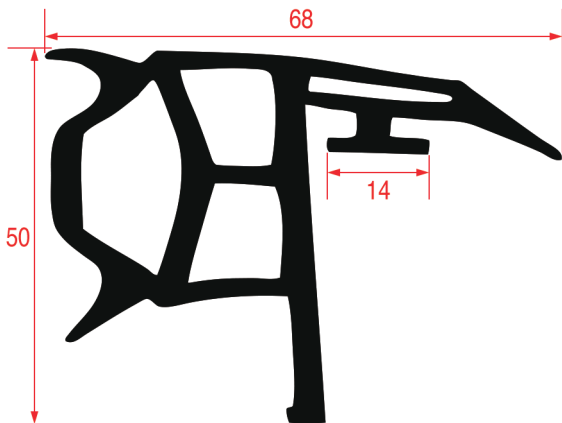

### COLD ROOMS GASKET - 9937

REPA Code	Length	Colour
3286144	by metre	black

**COLD ROOMS GASKET - 9983**

REPA Code	Length	Colour
3186715	by metre	black

**COLD ROOMS GASKET - 9993**

REPA Code	Length	Colour
3186859	by metre	black