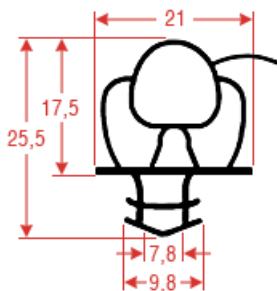

SNAP-IN GASKET - 9651

Tailor-made

Magnetic bar

REPA Code	Length	Colour
7146446	2500 mm	-