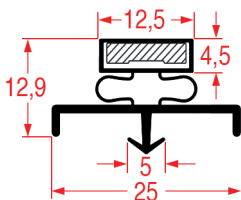

SNAP-IN GASKET - 9316

Tailor-made