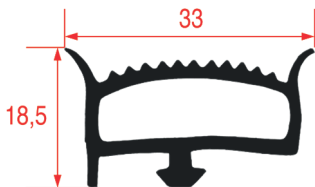

COLD ROOMS GASKET - 9779

REPA Code	Length	Colour
3286501	6 m	white
3286502	20 m	white

COLD ROOMS GASKET - 9957

REPA Code	Length	Colour
3286539	6 m	black
3286540	12 m	black