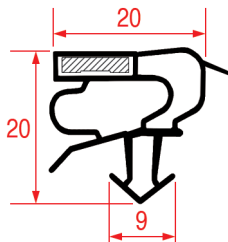

Magnetic bar

REPA Code	Length	Colour
-----------	--------	--------

5173742	2550 mm	grey
---------	---------	------

**SNAP-IN GASKET - 1083**

Standard measures available

**SNAP-IN GASKET - 1084**

Standard measures available