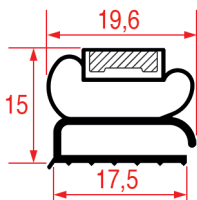

MIDDLE-EDGE GASKET - 2003

Tailor-made		Magnetic bar
REPA Code	Length	Colour
3286163	2000 mm	grey