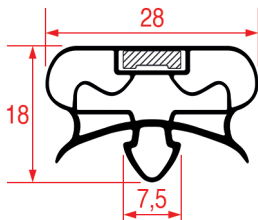

SNAP-IN GASKET - 1072

Standard measures available