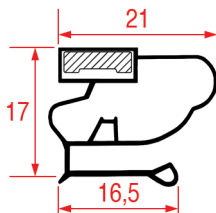

MIDDLE-EDGE GASKET - 2019

Standard measures available