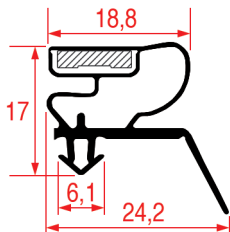

Tailor-made		Magnetic bar
REPA Code	Length	Colour
5125245	2500 mm	grey

**SNAP-IN GASKET - 1071**

Standard measures available

**SNAP-IN GASKET - 1072**

Standard measures available

**SNAP-IN GASKET - 1073**

<b>Tailor-made</b>		Magnetic bar
REPA Code	Length	Colour
3286210	2500 mm	black