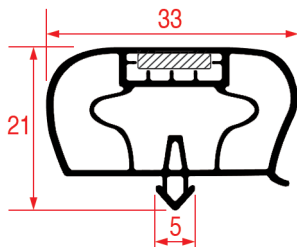

SNAP-IN GASKET - 1050

Standard measures available

SNAP-IN GASKET - 1051

Tailor-made

Magnetic bar

REPA Code	Length	Colour
5135026	2300 mm	grey