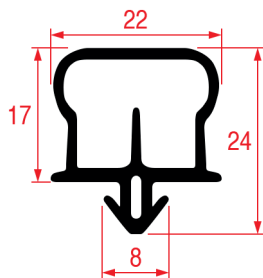

COLD ROOMS GASKET - 9920

REPA Code	Length	Colour
5104164	4 m	black