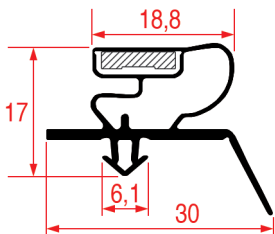

SNAP-IN GASKET - 1075

Tailor-made		Magnetic bar
REPA Code	Length	Colour
3286213	2500 mm	black