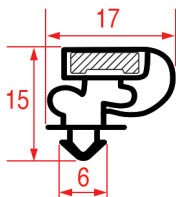

SNAP-IN GASKET - 1056

Tailor-made Magnetic bar

REPA Code	Length	Colour
3286186	2550 mm	white