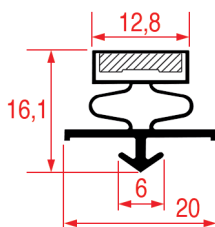

SNAP-IN GASKET - 1036

Tailor-made		Magnetic bar
REPA Code	Length	Colour
3286155	2500 mm	grey