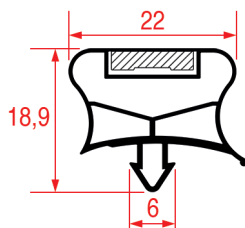

SNAP-IN GASKET - 1116

Tailor-made Magnetic bar

REPA Code	Length	Colour
3286214	2000 mm	grey

For blast chillers

SNAP-IN GASKET - 3016

Tailor-made Magnetic bar

REPA Code	Length	Colour
5125906	2500 mm	black