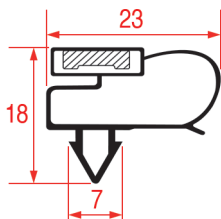

### SNAP-IN GASKET - 1059

**Tailor-made** Magnetic bar

REPA Code	Length	Colour
3286182	2000 mm	black
3286183	2000 mm	grey

**SNAP-IN GASKET - 9320**

Tailor-made

**SNAP-IN GASKET - 1061**

Tailor-made

**SNAP-IN GASKET - 1062**