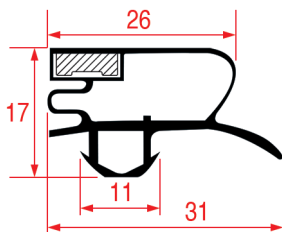

### SNAP-IN GASKET - 1042

Tailor-made Magnetic bar

REPA Code	Length	Colour
3286154	2000 mm	grey

**SNAP-IN GASKET - 1043**

**Tailor-made** | Magnetic bar

REPA Code	Length	Colour
3286158	2600 mm	grey

**SNAP-IN GASKET - 1044**