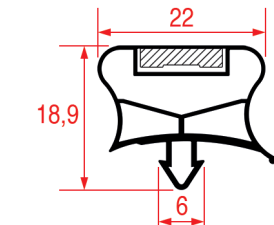

SNAP-IN GASKET - 1014

Tailor-made Magnetic bar

REPA Code	Length	Colour
3286128	2000 mm	grey

SNAP-IN GASKET - 1016

Tailor-made Magnetic bar

REPA Code	Length	Colour
3286063	2000 mm	grey