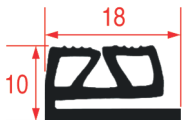

COLD ROOMS GASKET - 9903

REPA Code	Length	Colour
3286513	8 m	white
3286514	25 m	white

COLD ROOMS GASKET - 9160

REPA Code	Length	Colour
3286515	6 m	white
3286516	25 m	white