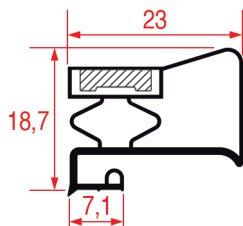

MIDDLE-EDGE GASKET - 2015

Tailor-made		Magnetic bar
REPA Code	Length	Colour
3286199	2000 mm	grey