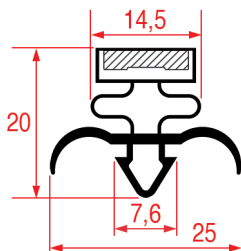

For blast chillers

SNAP-IN GASKET - 8171

Tailor-made		Magnetic bar
REPA Code	Length	Colour
5172860	2500 mm	black