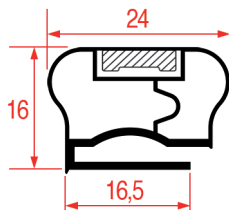

MIDDLE-EDGE GASKET - 2009

Tailor-made		Magnetic bar
REPA Code	Length	Colour
3286147	2000 mm	grey