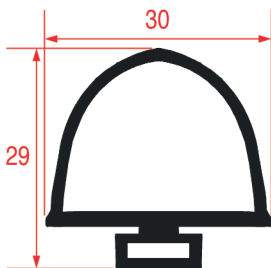

COLD ROOMS GASKET - 9936

REPA Code	Length	Colour
3286094	6 m	black
3286095	20 m	black

COLD ROOMS GASKET - 9992

REPA Code	Length	Colour
3286537	6 m	black
3286538	12 m	black