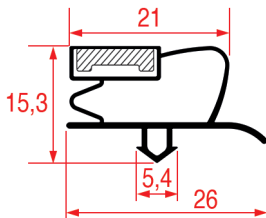

SNAP-IN GASKET - 1013

Tailor-made		Magnetic bar
REPA Code	Length	Colour
3286127	2000 mm	grey