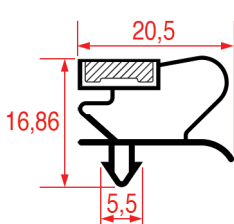

**SNAP-IN GASKET - 1037**

<b>Tailor-made</b>		Magnetic bar
REPA Code	Length	Colour
3286121	2000 mm	grey

**SNAP-IN GASKET - 9199**

<b>Tailor-made</b>		Magnetic bar
REPA Code	Length	Colour
902358	2550 mm	-