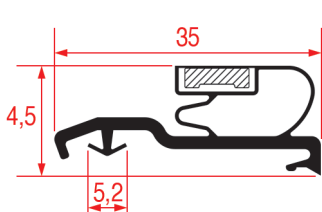

SNAP-IN GASKET - 1066

Tailor-made

Magnetic bar

REPA Code	Length	Colour
3286192	2000 mm	grey

SNAP-IN GASKET - 9725

Tailor-made