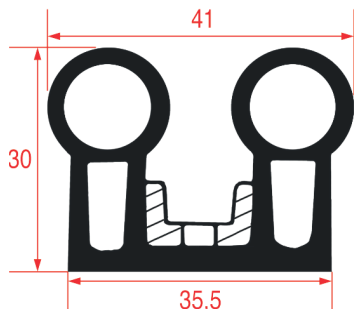

COLD ROOMS GASKET - 9986

REPA Code	Length	Colour
3186794	2,5 m	black

Reinforcer included