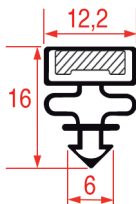

SNAP-IN GASKET - 1059

Tailor-made Magnetic bar

REPA Code	Length	Colour
3286182	2000 mm	black
3286183	2000 mm	grey