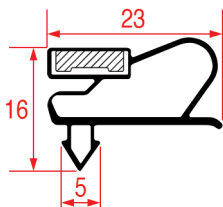

SNAP-IN GASKET - 1011

Tailor-made		Magnetic bar
REPA Code	Length	Colour
3286097	2000 mm	grey