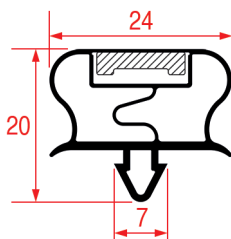

SNAP-IN GASKET - 1019

Tailor-made		Magnetic bar
REPA Code	Length	Colour
3186778	2500 mm	grey
3286161	2500 mm	black