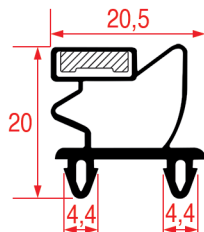

### SNAP-IN GASKET - 1006

**Tailor-made** | Magnetic bar

REPA Code	Length	Colour
3286124	2000 mm	grey

**SNAP-IN GASKET - 1007**

**Tailor-made** | Magnetic bar

REPA Code	Length	Colour
3186767	2000 mm	black

**SNAP-IN GASKET - 1008**