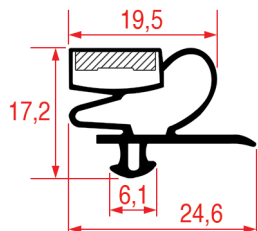

SNAP-IN GASKET - 1009

Tailor-made | Magnetic bar

REPA Code	Length	Colour
3286125	2000 mm	grey