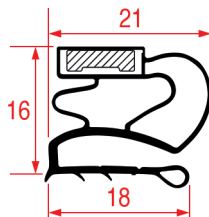

**MIDDLE-EDGE GASKET - 2022**

Standard measures available

**MIDDLE-EDGE GASKET - 2023**

Bar

REPA Code	Length	Colour
5125380	735 mm	black

**MIDDLE-EDGE GASKET - 2024**

Standard measures available

**MIDDLE-EDGE GASKET - 2025**