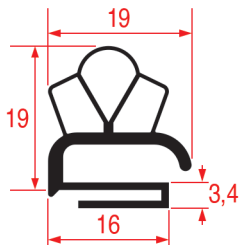

MIDDLE-EDGE GASKET - 2012

Tailor-made		Bar
REPA Code	Length	Colour
3286196	2300 mm	grey

MIDDLE-EDGE GASKET - 2013

Tailor-made		Bar
REPA Code	Length	Colour
3286197	2300 mm	grey