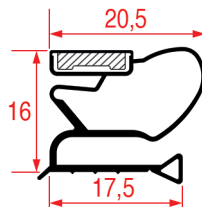

MIDDLE-EDGE GASKET - 2007

Tailor-made		Magnetic bar
REPA Code	Length	Colour
3286141	2000 mm	grey