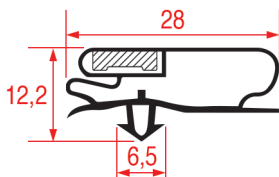

SNAP-IN GASKET - 1067

Tailor-made

Magnetic bar

REPA Code	Length	Colour
3286193	2000 mm	grey

SNAP-IN GASKET - 1068

Tailor-made

Magnetic bar

REPA Code	Length	Colour
3286188	2550 mm	grey