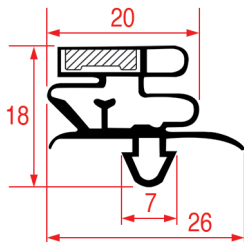

SNAP-IN GASKET - 1043

Tailor-made | Magnetic bar

REPA Code	Length	Colour
3286158	2600 mm	grey