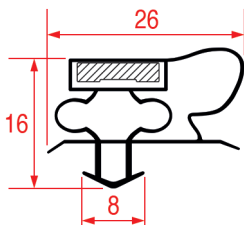

SNAP-IN GASKET - 1093

Standard measures available