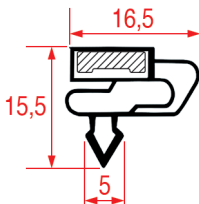

SNAP-IN GASKET - 1092

Standard measures available