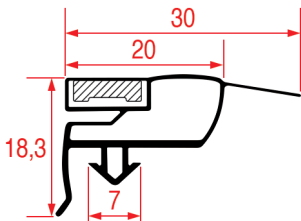

### SNAP-IN GASKET - 1004

Standard measures available