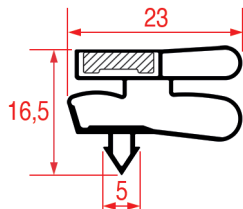

SNAP-IN GASKET - 1012

Tailor-made		Magnetic bar
REPA Code	Length	Colour
3286126	2000 mm	white
3286162	2000 mm	black