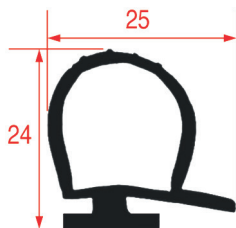

COLD ROOMS GASKET - 9980

REPA Code	Length	Colour
3286111	3 m	black
3286519	7 m	black
3286074	26 m	black