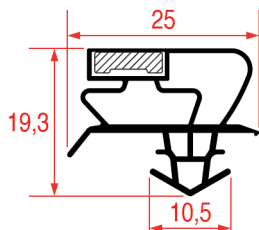

SNAP-IN GASKET - 1035

Tailor-made		Magnetic bar
REPA Code	Length	Colour
3286116	2350 mm	grey