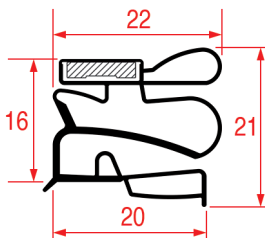

**MIDDLE-EDGE GASKET - 2022**

Standard measures available

**MIDDLE-EDGE GASKET - 2023**

Bar

REPA Code	Length	Colour
5125380	735 mm	black

**MIDDLE-EDGE GASKET - 2024**

Standard measures available

**MIDDLE-EDGE GASKET - 2025**