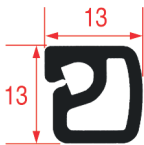

COLD ROOMS GASKET - 9976

REPA Code	Length	Colour
3286505	6 m	grey
3286506	25 m	grey