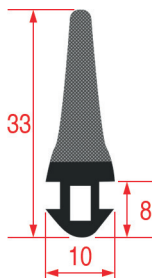

COLD ROOMS GASKET - 46-B

REPA Code	Length	Colour
5078276	by metre	black