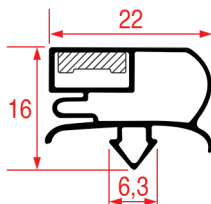

SNAP-IN GASKET - 1042

Tailor-made Magnetic bar

REPA Code	Length	Colour
3286154	2000 mm	grey