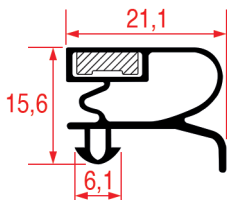

SNAP-IN GASKET - 1014

Tailor-made Magnetic bar

REPA Code	Length	Colour
3286128	2000 mm	grey

SNAP-IN GASKET - 1016

Tailor-made Magnetic bar

REPA Code	Length	Colour
3286063	2000 mm	grey