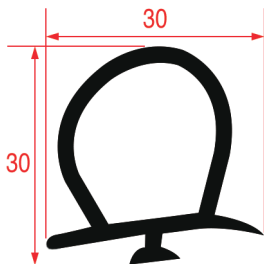

COLD ROOMS GASKET - 9994

REPA Code	Length	Colour
3986002	2,3 m	white