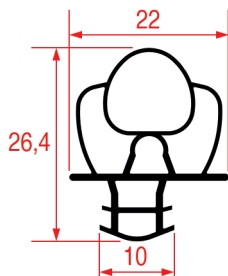

SNAP-IN GASKET - 1026

Tailor-made

Bar

REPA Code	Length	Colour
3186078	2500 mm	white