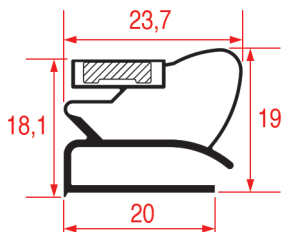

MIDDLE-EDGE GASKET - 2005

Tailor-made		Magnetic bar
REPA Code	Length	Colour
3186867	2000 mm	grey
5099943	2000 mm	white