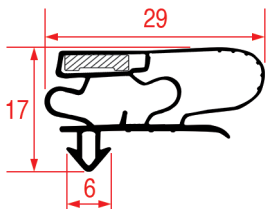

SNAP-IN GASKET - 1071

Standard measures available