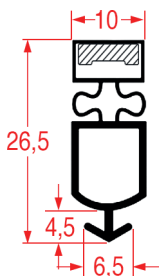

Magnetic bar

REPA Code	Length	Colour
7144994	2500 mm	-
7137678	25000 mm	-

**SNAP-IN GASKET - 9321**

Tailor-made

Magnetic bar

REPA Code	Length	Colour
5186349	2440 mm	-