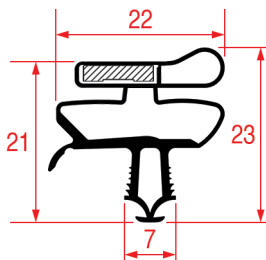

SNAP-IN GASKET - 1088

Tailor-made

Magnetic bar

REPA Code	Length	Colour
5125362	2300 mm	white