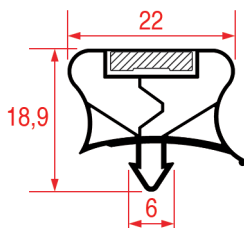

SNAP-IN GASKET - 1116

Tailor-made Magnetic bar

REPA Code	Length	Colour
3286214	2000 mm	grey

For blast chillers

SNAP-IN GASKET - 3016

Tailor-made Magnetic bar

REPA Code	Length	Colour
5125906	2500 mm	black