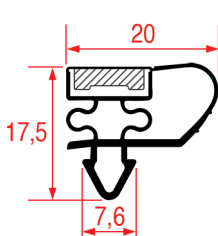

SNAP-IN GASKET - 1022

Tailor-made		Magnetic bar
REPA Code	Length	Colour
3286131	2000 mm	grey