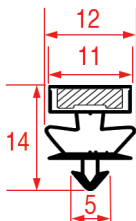

SNAP-IN GASKET - 1057

Standard measures available