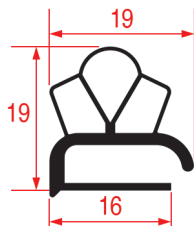

MIDDLE-EDGE GASKET - 2016

Tailor-made		Bar
REPA Code	Length	Colour
3286200	2300 mm	grey