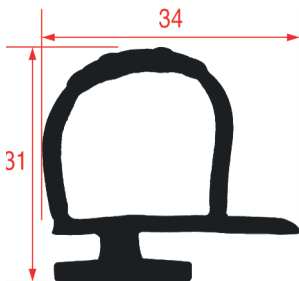

COLD ROOMS GASKET - 9981

REPA Code	Length	Colour
3286527	6 m	black
5072685	25 m	black