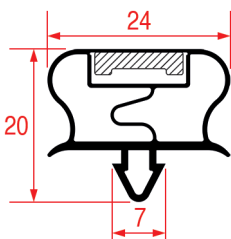

For blast chillers

SNAP-IN GASKET - 8195

Tailor-made		Magnetic bar
REPA Code	Length	Colour
5172861	2500 mm	black