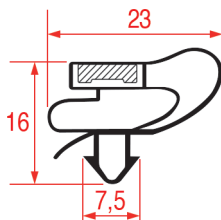

### SNAP-IN GASKET - 1059

**Tailor-made** Magnetic bar

REPA Code	Length	Colour
3286182	2000 mm	black
3286183	2000 mm	grey

**SNAP-IN GASKET - 9320**

Tailor-made

**SNAP-IN GASKET - 1061**

Tailor-made

**SNAP-IN GASKET - 1062**