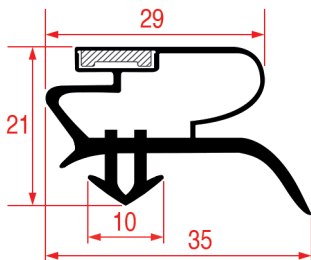

SNAP-IN GASKET - 1052

Tailor-made | Magnetic bar

REPA Code	Length	Colour
3286216	2300 mm	grey

SNAP-IN GASKET - 1053

Standard measures available