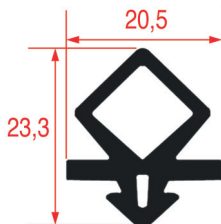

Tailor-made

Magnetic bar

REPA Code	Length	Colour
5125365	2300 mm	grey

**MIDDLE-EDGE GASKET - 2026**

Tailor-made

Magnetic bar

REPA Code	Length	Colour
5125427	2500 mm	grey