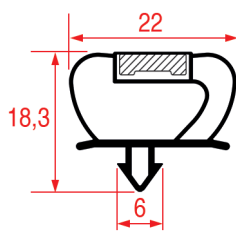

**Tailor-made** | Magnetic bar

REPA Code	Length	Colour
3286119	2600 mm	white

**SNAP-IN GASKET - 1009**

**Tailor-made** | Magnetic bar

REPA Code	Length	Colour
3286125	2000 mm	grey

**SNAP-IN GASKET - 1010**

**Tailor-made** | Magnetic bar