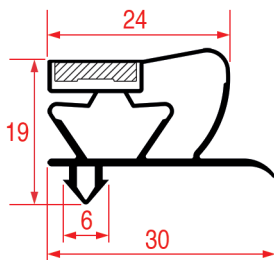

SNAP-IN GASKET - 1029

Tailor-made	Magnetic bar	
REPA Code	Length	Colour
3286145	2500 mm	grey