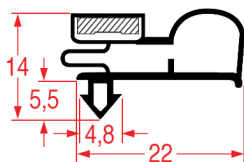

### SNAP-IN GASKET - 1027

Tailor-made

Bar

REPA Code	Length	Colour
3186880	2000 mm	grey

**SNAP-IN GASKET - 1028**

<b>Tailor-made</b>	Bar	
REPA Code	Length	Colour
3186711	2200 mm	grey

**SNAP-IN GASKET - 9763**