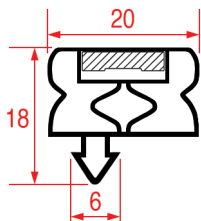

Tailor-made

Magnetic bar

REPA Code	Length	Colour
5125259	2440 mm	grey

**SNAP-IN GASKET - 1081**

Magnetic bar

REPA Code	Length	Colour
5125368	1200 mm	white

**SNAP-IN GASKET - 1082**

**Tailor-made**