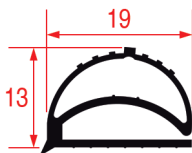

MIDDLE-EDGE GASKET - 2010

Tailor-made		Bar
REPA Code	Length	Colour
3286194	2300 mm	grey

MIDDLE-EDGE GASKET - 2011

Tailor-made		Bar
REPA Code	Length	Colour
3286195	2300 mm	grey