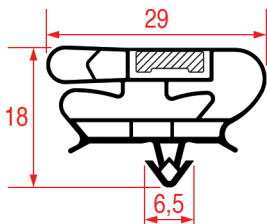

**SNAP-IN GASKET - 1087**

Standard measures available

**SNAP-IN GASKET - 1088**

Tailor-made

Magnetic bar

REPA Code	Length	Colour
5125362	2300 mm	white