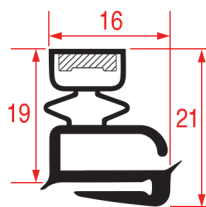

MIDDLE-EDGE GASKET - 2017

Tailor-made