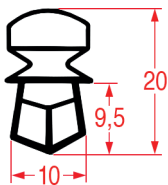

### SNAP-IN GASKET - 9938

Tailor-made

Magnetic bar

REPA Code	Length	Colour
7128502	2500 mm	-
7138862	25000 mm	-

---