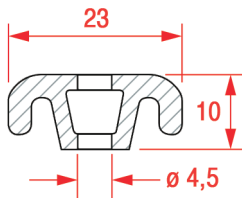

REINFORCER: 2311 OR 8511 PROFILES

REPA Code	Length	Colour
3986003	2,5 m	black