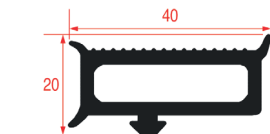

COLD ROOMS GASKET - 9974

REPA Code	Length	Colour
3286503	6 m	white
3286504	25 m	white

COLD ROOMS GASKET - 9780

REPA Code	Length	Colour
3286525	6 m	grey
3286211	24 m	grey