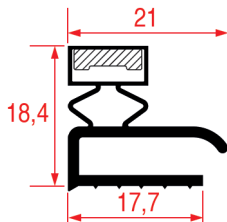

MIDDLE-EDGE GASKET - 2002

Tailor-made		Magnetic bar
REPA Code	Length	Colour
3286140	2000 mm	white
3286220 2pcs	1300x600 mm	white
3286221 2pcs	2000x1000 mm	white