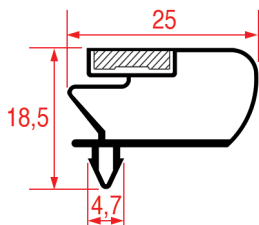

SNAP-IN GASKET - 1048

Tailor-made

Magnetic bar

REPA Code	Length	Colour
3286138	2000 mm	grey

SNAP-IN GASKET - 1049

Tailor-made