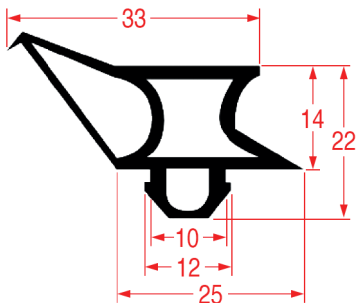

SNAP-IN GASKET - 9172

Tailor-made		Magnetic bar
REPA Code	Length	Colour
5194671	2200 mm	-

SNAP-IN GASKET - 9173

Tailor-made