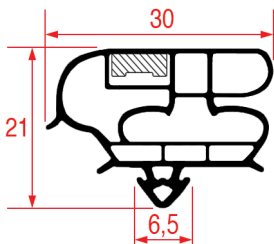

SNAP-IN GASKET - 1048

Tailor-made

Magnetic bar

REPA Code	Length	Colour
3286138	2000 mm	grey

SNAP-IN GASKET - 1049

Tailor-made