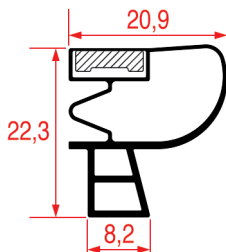

SNAP-IN GASKET - 1054

Tailor-made | Magnetic bar

REPA Code	Length	Colour
3286146	2000	black

SNAP-IN GASKET - 1055

Tailor-made | Magnetic bar

REPA Code	Length	Colour
3286149	2000 mm	grey