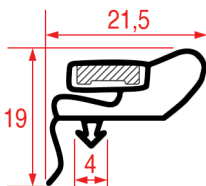

SNAP-IN GASKET - 1050

Standard measures available

SNAP-IN GASKET - 1051

Tailor-made

Magnetic bar

REPA Code	Length	Colour
5135026	2300 mm	grey