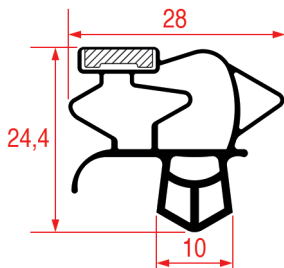

SNAP-IN GASKET - 1030

Tailor-made	Magnetic bar	
REPA Code	Length	Colour
3286133	2000 mm	white