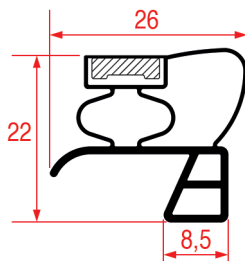

SNAP-IN GASKET - 1002

Tailor-made   Magnetic bar

REPA Code	Length	Colour
3286122	2000 mm	grey