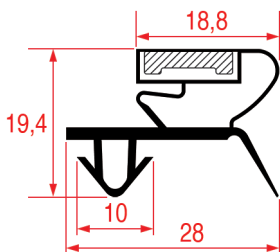

SNAP-IN GASKET - 1054

Tailor-made | Magnetic bar

REPA Code	Length	Colour
3286146	2000	black

SNAP-IN GASKET - 1055

Tailor-made | Magnetic bar

REPA Code	Length	Colour
3286149	2000 mm	grey